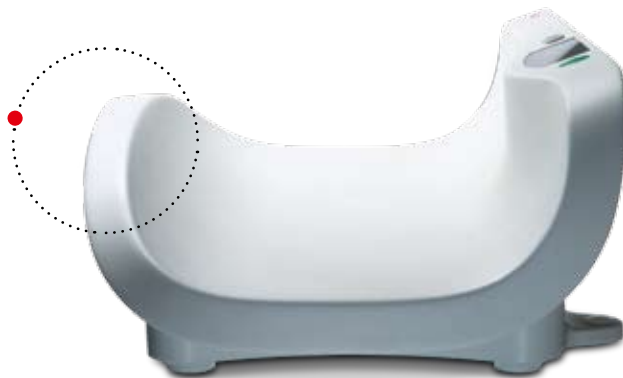

Raised LCD display with large, easy to read numerals.

The clearly designed control panel is located on the slightly raised, ergonomically formed rear side of the scale. A large LCD display makes it quick and easy to determine the child's weight. By pressing the HOLD button, the weight is stored. The baby can therefore be taken care of before noting down the weight in one's own time.

High sides on weighing tray offer special protection from falling out.

Mobile due to power-saving battery operation.

As it is also battery operated – up to 4,000 weighings per set of batteries – the digital baby scale seca 376 is mobile and needs no access to a mains supply. However, there is an optional mains adapter available for the scale.